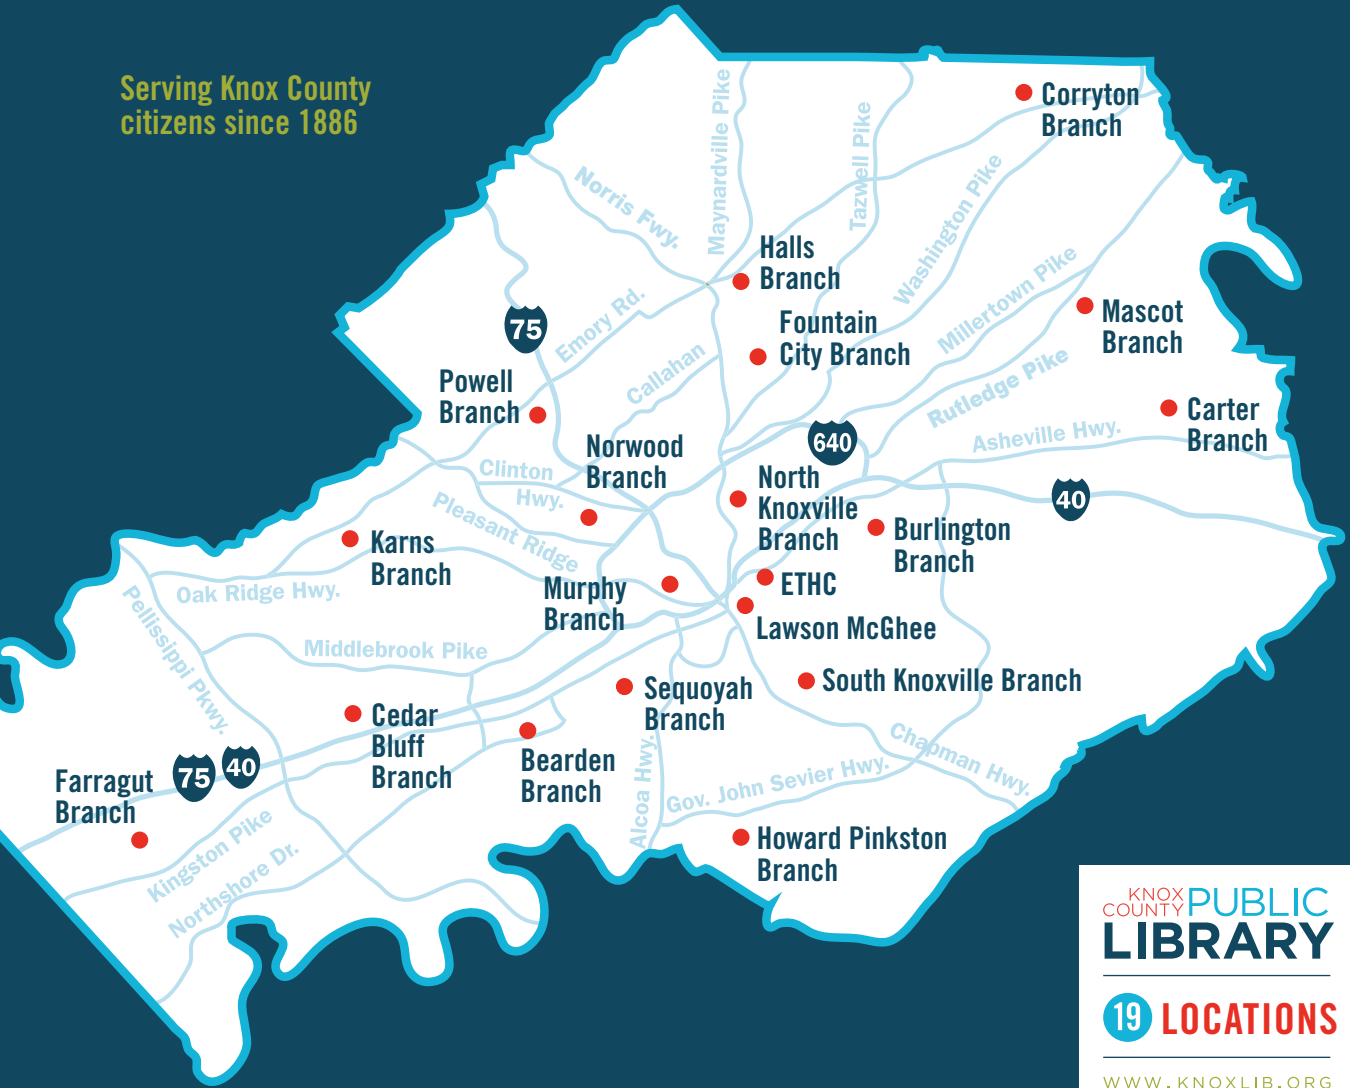

Serving Knox County
citizens since 1886

KNOX COUNTY PUBLIC LIBRARY

LOCATIONS & HOURS

KNOX COUNTY PUBLIC LIBRARY
19 LOCATIONS
 WWW.KNOXLIB.ORG

Main Library Telephone Numbers (865):

Books for the Homebound	215-8721
Children's Room	215-8725
Dial-A-Story	215-8770
Friends of the Library	215-8775
General Information	215-8750
General & Business Reference	215-8700